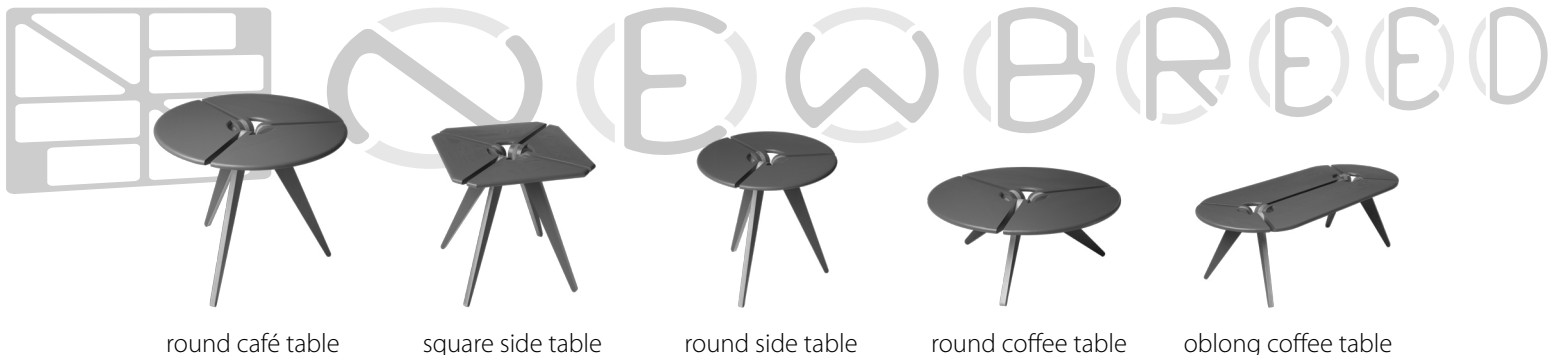

Designers:
John Lindsay and Alessandro Paradiso

Product Dimensions

34AF
round café table
A height - 28.75 in.
B width - 34 in.
C length - 34 in.

Warranty: 1- year

NB Petalply® Café Table

- Petalply group includes desks, tables, and a chair suited for home or office.
- Offered in solid walnut, white oak, cypress, in both a clear or colored lacquer finish.
- Expressive solid wood joinery that blends traditional craft with modern mass production.
- Featuring four karma friendly features:

Original in design (rooted in a midwestern woodworking tradition).

Made in America.

Made to out live you.

Gentle to the environment.

- Offered with a glass insert, for sweaty glasses
- Well paired with any coffee table or side table.

round café table

square side table

round side table

round coffee table

oblong coffee table