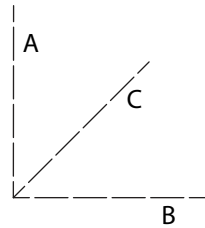

Designers:
John Lindsay and Alessandro Paradiso

Product Dimensions

34AF
round café table
A height - 28.75 in.
B width - 34 in.
C length - 34 in.

Warranty: 1- year

NB Petalply® Café Table

- Petalply group includes desks, tables, and a chair suited for home or office.
- Offered in solid walnut, white oak, cypress, in both a clear or colored lacquer finish.
- Expressive solid wood joinery that blends traditional craft with modern mass production.
- Featuring four karma friendly features: